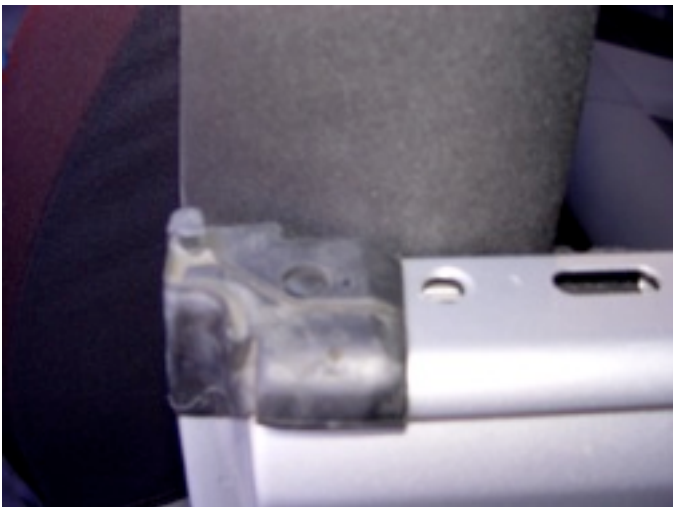

7. Unscrew the 2 soft top brace attach points. (Left & right)

8. Disengage soft top rail retainers. (Left & right)

9. Remove rails. (Left & right)

10. Remove soft top from vehicle.

11. Do Not Remove Front End Seals.

12. Do Not Remove Rear End Seals.

13. Using at least 2 people, place hardtop on the Jeep.

14. It should look like this in the front.

15. Install the side rail bolts using the supplied washers and nuts. Do not tighten.