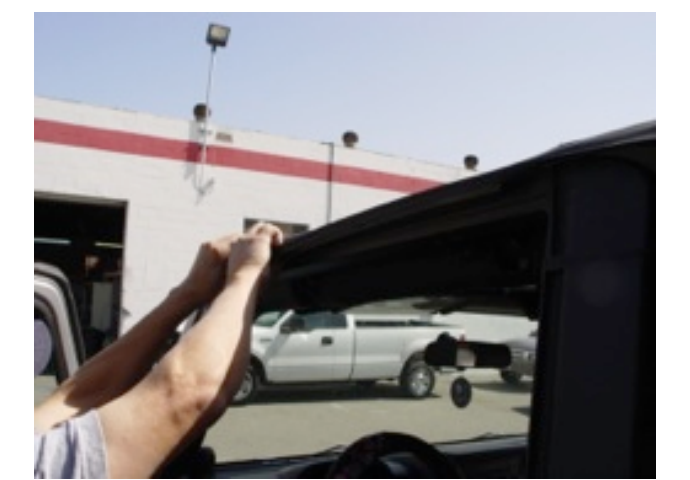

4. Disengage soft top rear bar from retainers. (Left & right)

6. Disengage soft top from the top rail retainers. (Left & right)